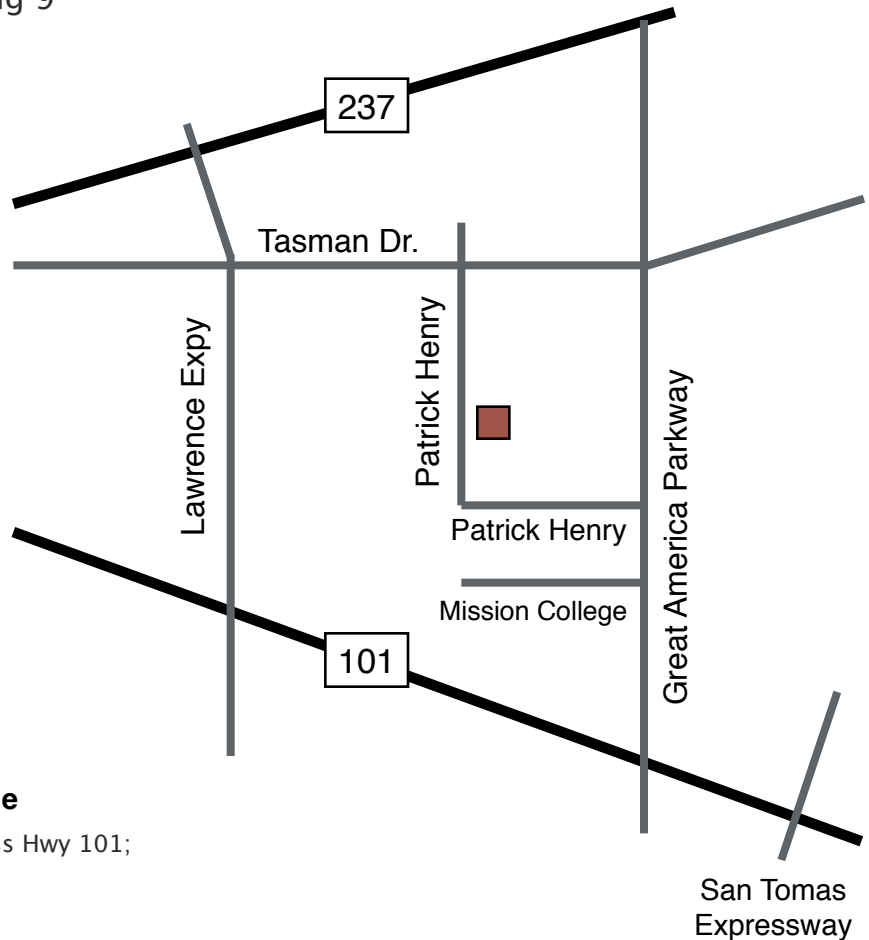

LONGAY

CONSERVATORY OF GUITAR

Great America Technology Park
4701 Patrick Henry Drive, Building 9
Santa Clara, CA 95054
(408)343.0933
www.longay.com

From Cupertino, Saratoga, Sunnyvale

Go North on Lawrence Expressway and cross Hwy 101;
Turn Right on Tasman Dr.;
Turn Right on Patrick Henry Drive;
The Great America Technology Park is on the Left;
Take the first entrance and drive to the back of the complex.

From Mountain View, Sunnyvale or Palo Alto

Go South on Hwy 101;
Turn Left (North) on Great America Parkway;
Turn Left on Patrick Henry Drive; The Great America Technology Park is on the Right;
Take the last entrance and drive to the back of the complex.

From San Jose, Los Gatos, Campbell

Take Hwy 880, 87 or San Tomas Expressway North and go North on Hwy 101;
Turn Right (North) on Great America Parkway;
Turn Left on Patrick Henry Drive;
Follow Patrick Henry as it turns to the Right;
The Great America Technology Park is on the Right;
Take the third entrance and drive to the back of the complex.