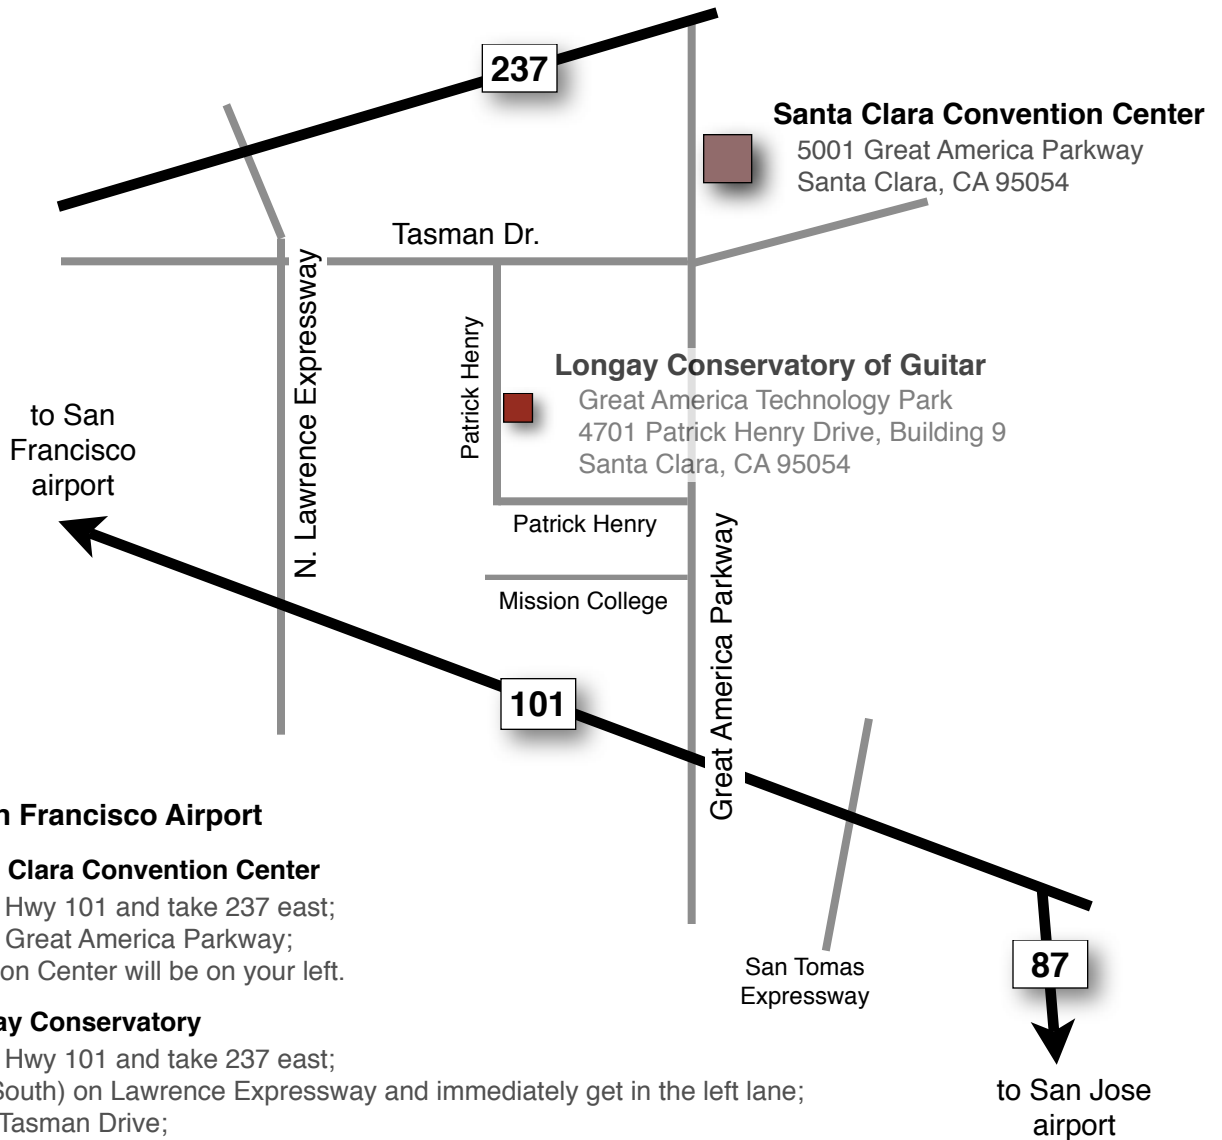

## Map and Directions

#### to the Santa Clara Convention Center

Go South on Hwy 101 and take 237 east;  
Turn right on Great America Parkway;  
The convention Center will be on your left.

#### to the Longay Conservatory

Go South on Hwy 101 and take 237 east;  
Turn Right (South) on Lawrence Expressway and immediately get in the left lane;  
Turn Left on Tasman Drive;  
Turn Right on Patrick Henry Drive;  
The Great America Technology Park is on the Left;  
Take the first entrance and drive to Building 9 at the back of the complex.

#### to the Santa Clara Convention Center

Take 87 North and go North on Hwy 101;  
Turn Right (North) on Great America Parkway;  
Pass Tasman Drive. The Convention Center is on the right.